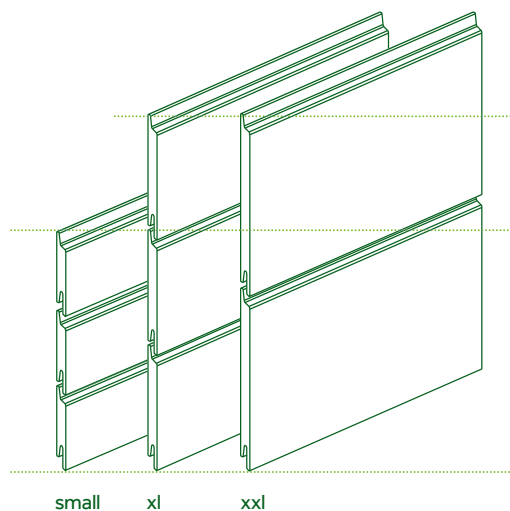

Free return
100 % recyclable with our recycling box

Installation

See the installation guide here.

Simple & secure

All composite facade profiles from NaturinForm can be installed quickly, easily and with concealed fixings using a classic timber substructure. The individual facade profiles interlock with the facade clips to provide a secure connection.

- Concealed installation
- Elegant corner design thanks to stainless steel profiles
- Ideal for bin enclosures, bike shelters, and more.

Product details

Composite facade profile

Total height	small: ca. 70 mm / xl: ca. 103 mm / xxl: ca. 152 mm
Visible height	small: ca. 57 mm / xl: ca. 90 mm / xxl: ca. 139 mm
Cover width	small: ca. 66 mm / xl: ca. 99 mm / xxl: ca. 148 mm
Thickness	small: ca. 17 mm / xl: ca. 17 mm / xxl: ca. 17 mm
Requirement per 1 m²	small: ca. 15 lm / xl: ca. 10 lm / xxl: ca. 6.8 lm
Weight per m	small: ca. 1.08 kg / xl: ca. 1.76 kg / xxl: ca. 2.66 kg
Standard lengths	ca. 4 m / ca. 6 m