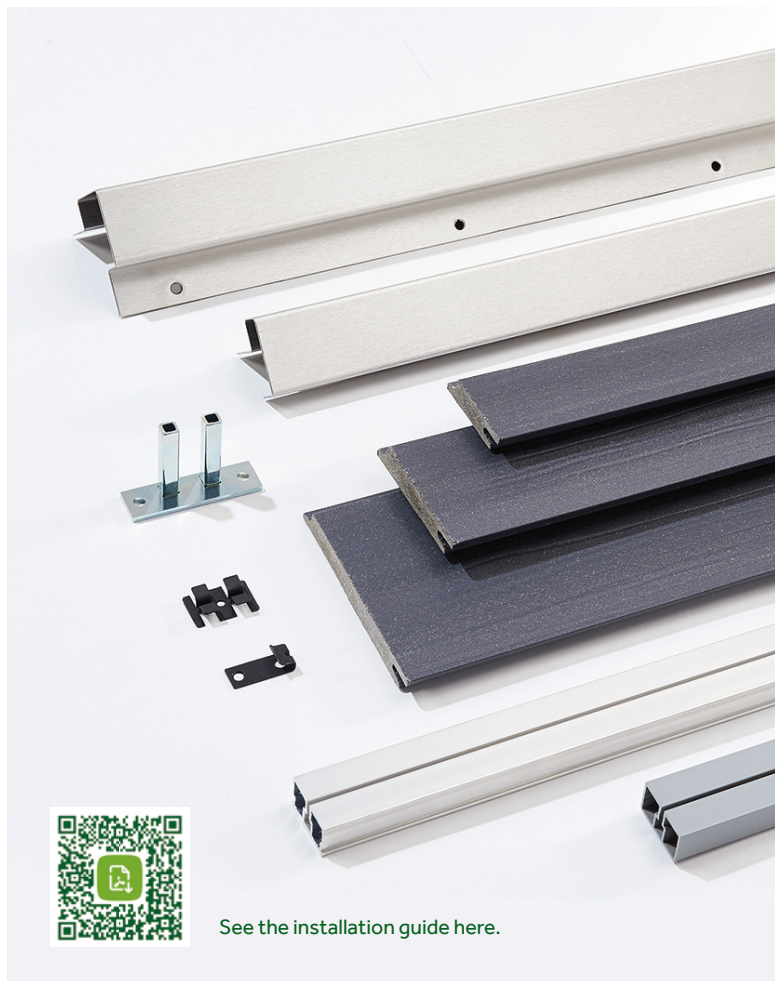

Free return
100 % recyclable with our recycling box

Installation

See the installation guide here.

Simple & secure

All composite facade profiles from NaturinForm can be installed quickly, easily and with concealed fixings using a classic timber substructure. The individual facade profiles interlock with the facade clips to provide a secure connection.

- Concealed installation
- Elegant corner design thanks to stainless steel profiles
- Ideal for bin enclosures, bike shelters, and more.

Product details

Composite facade profile

Total height	small: ca. 70 mm / xl: ca. 103 mm / xxl: ca. 152 mm
Visible height	small: ca. 57 mm / xl: ca. 90 mm / xxl: ca. 139 mm
Cover width	small: ca. 66 mm / xl: ca. 99 mm / xxl: ca. 148 mm
Thickness	small: ca. 17 mm / xl: ca. 17 mm / xxl: ca. 17 mm
Requirement per 1 m²	small: ca. 15 lm / xl: ca. 10 lm / xxl: ca. 6.8 lm
Weight per m	small: ca. 1.08 kg / xl: ca. 1.76 kg / xxl: ca. 2.66 kg
Standard lengths	ca. 4 m / ca. 6 m