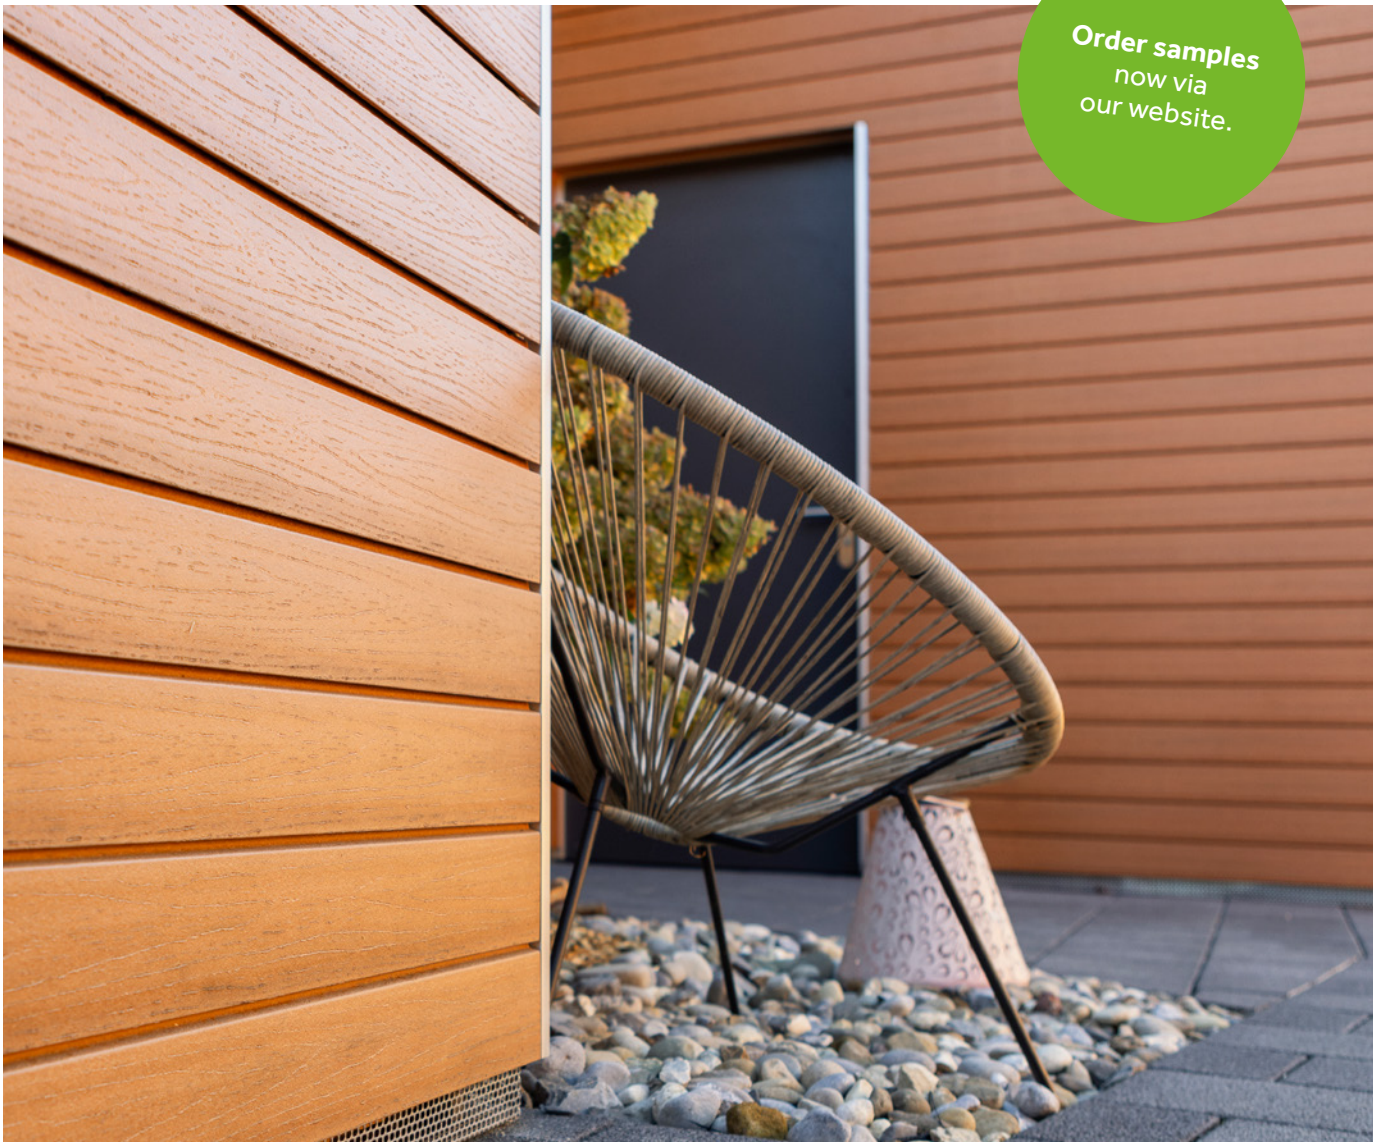

3 profile sizes

Available in small (ca. 70 mm), xl (ca. 103 mm) and xxl (152 mm)

Variety of colours

Special colours available from Anthracite to Lemon Yellow from 30 sqm

Order samples
now via
our website.

Lava Grey
(uni-coloured)

Oak Brown
(multi-coloured)

Amber Brown
(multi-coloured)

Chestnut Brown
(multi-coloured)

Graphite Grey
(multi-coloured)

Basalt Grey
(multi-coloured)

NaturinForm composite facade cladding provides a range of surface and colour options to suit your building. Thanks to the high-quality composite material, you will enjoy your facade for many years.

Scan to
find
NaturinForm
retailers

Low-maintenance facade

Benefit from durable, contemporary facade cladding that won't grey and requires no additional maintenance.

Your choice makes the difference

If you prefer a natural wood look for your facade, *Creative* profile is what you need. For a modern style, choose *Creative exclusive* profile. Available in three heights, the profiles can be installed flexibly in either horizontal or vertical orientation.